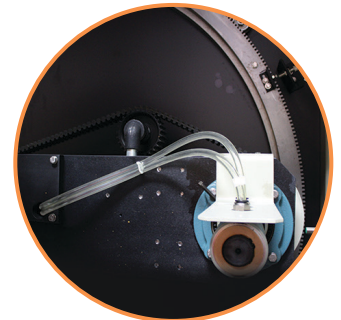

## ATC Coiler Parts

Description
Coiler Belt
Hose
Shaft Bushing
Turret Pulley and Bushing
Pulley and Bearing
Spindle Block

Coiler Belt

Hose

Shaft Bushing

Turret Pulley and Bushing

Pulley and Bearing

Spindle Block

**Note:** Available in 8-inch, 12-inch, 24-inch and custom sizes.

**Note:** Part numbers will vary for these parts based on your Coiler model and build date. Contact Conair Parts Department for parts lists based on your unit's serial number.