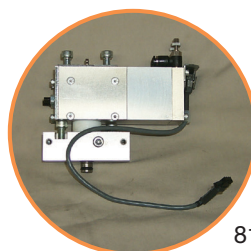

Automation Cylinders

MX Series Pickers

Part Number	Model	Description
DAC40X100	MX 60 and 150	Swing Cylinder MXR 60 and 150
DA25X75	MX 60 and 150	Strip Frame Cylinder
D9081	MX 60	Main Cylinder Assembly
D9091	MX 150	Main Cylinder Assembly
81100201	MX 60 and 150	Wrist Cylinder Assembly MXR 60 and 150
DA14-07	MX 60 and 150 MX 250-550	Main Arm Cylinder MXR - All sizes
DAC50X150-2	MX 250-450	Swing Cylinder MXR 250-450
DAC63X150-2	MX 550	Swing Cylinder
DAC25X150	MX 250-550	Strip Frame Cylinder
1D9000	MX 250	Main Arm Cylinder Assembly
1D9010	MX 350	Main Arm Cylinder Assembly
1D9020	MX 450	Main Arm Cylinder Assembly
1D9030	MX 550	Main Arm Cylinder Assembly
81100202	MX 250-550 MXR 250-550	Wrist Cylinder Assembly

81100202