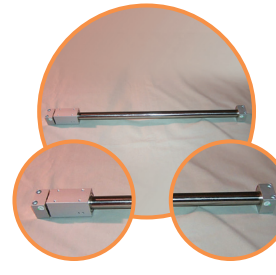

Automation Cylinders

FX Series Pickers

Part Number	Model	Description
CYL-00582	FX 60 and 150	Swing Cylinder
MRL20252	FX 60	Strip Frame Cylinder (Rodless)
MRL20372	FX 150	Strip Frame Cylinder (Rodless)
116D9000	FX 60	Main Cylinder Assembly
116D9010	FX 150	Main Cylinder Assembly
KIT-00154	FX 60 and 150	Wrist Cylinder Assembly
CYL-00371	All FX Pickers	Main Arm Lock Cylinder
CYL-00583	FX 250-450	Swing Cylinder (DA50X150)
MRL20487	FX 250-450	Strip Frame Cylinder (Rodless)
111D9170	FX 250	Main Cylinder Assembly
111D9180	FX 350	Main Cylinder Assembly
111D9190	FX 450	Main Cylinder Assembly
KIT-00155	FX 250-450	Wrist Cylinder Assembly

MRL20487

Automation Cylinders

MXR Series Pickers

Part Number	Model	Description
RC9001	MXR 60	Strip Frame Cylinder
RC9002	MXR 150	Strip Frame Cylinder
D9581	MXR 60	Main Cylinder Assembly
D9582	MXR 150	Main Cylinder Assembly
112C900300	MXR 250-550	Strip Frame Cylinder
112D900100	MXR 250	Main Cylinder Assembly
112D900101	MXR 350	Main Cylinder Assembly
112D900102	MXR 450	Main Cylinder Assembly
112D900103	MXR 550	Main Cylinder Assembly