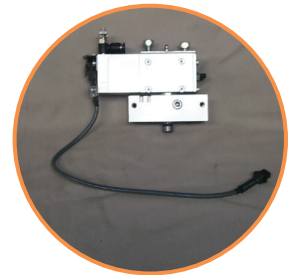

Automation Cylinders

MX Series Pickers

Part Number	Model	Description
DAC40X100	MX 60 and 150	Swing Cylinder MXR 60 and 150
DA25X75	MX 60 and 150	Strip Frame Cylinder
D9081	MX 60	Main Cylinder Assembly
D9091	MX 150	Main Cylinder Assembly
81100201	MX 60 and 150	Wrist Cylinder Assembly MXR 60 and 150
DA14-07	MX 60 and 150 MX 250-550	Main Arm Cylinder MXR - All sizes
DAC50X150-2	MX 250-450	Swing Cylinder MXR 250-450
DAC63X150-2	MX 550	Swing Cylinder
DAC25X150	MX 250-550	Strip Frame Cylinder
1D9000	MX 250	Main Arm Cylinder Assembly
1D9010	MX 350	Main Arm Cylinder Assembly
1D9020	MX 450	Main Arm Cylinder Assembly
1D9030	MX 550	Main Arm Cylinder Assembly
81100202	MX 250-550 MXR 250-550	Wrist Cylinder Assembly

81100201