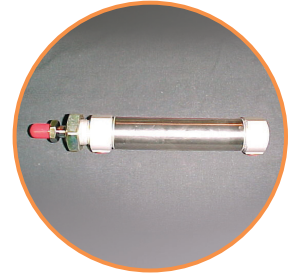

Automation Cylinders

MX Series Pickers

Part Number	Model	Description
DAC40X100	MX 60 and 150	Swing Cylinder MXR 60 and 150
DA25X75	MX 60 and 150	Strip Frame Cylinder
D9081	MX 60	Main Cylinder Assembly
D9091	MX 150	Main Cylinder Assembly
81100201	MX 60 and 150	Wrist Cylinder Assembly MXR 60 and 150
DA14-07	MX 60 and 150 MX 250-550	Main Arm Cylinder MXR - All sizes
DAC50X150-2	MX 250-450	Swing Cylinder MXR 250-450
DAC63X150-2	MX 550	Swing Cylinder
DAC25X150	MX 250-550	Strip Frame Cylinder
1D9000	MX 250	Main Arm Cylinder Assembly
1D9010	MX 350	Main Arm Cylinder Assembly
1D9020	MX 450	Main Arm Cylinder Assembly
1D9030	MX 550	Main Arm Cylinder Assembly
81100202	MX 250-550 MXR 250-550	Wrist Cylinder Assembly

DA25X75