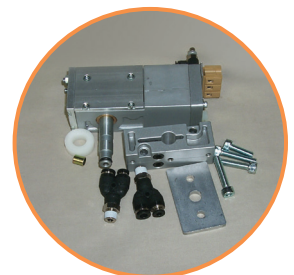

Automation Cylinders

EX Series Pickers

Part Number	Model	Description
CYL-00582	EX 60 and 150	Swing Cylinder (DAC40X100)
CYL-00368	EX 60 and 150	Kick Frame Cylinder (DA25X75)
KIT-00172	EX 60 and 150	Optional - Kick Frame Cylinder (DA25x125)
ASY-00086	EX 60	Main Arm Cylinder
ASY-00087	EX 150	Main Arm Cylinder
KIT-00154	EX 60/150	Wrist Cylinder Assembly
CYL-00371	EX 60/150	Main Arm Lock Cylinder
CYL-00583	EX 250-450	Swing Cylinder (DA50X150)
KIT-00172	EX 250-450	Kick Frame Cylinder (DA25X125)
CYL-00385	EX 250	Main Arm Cylinder
ASY-00100	EX 350	Main Arm Cylinder
ASY-00123	EX 450	Main Arm Cylinder
KIT-00155	EX 250-450	Wrist Cylinder Assembly
CYL-00371	EX 250-450	Main Arm Lock Cylinder

KIT-00155