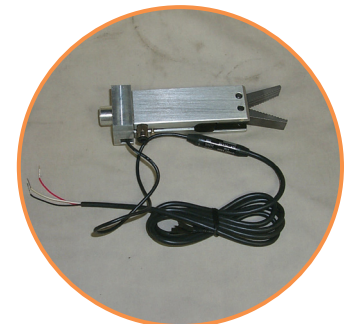

Automation Cylinders

BE950 SW Beam Robot

Part Number	Description
123D900103	Vertical Arm Cylinder Assembly
127D900300	Main Arm Lock Cylinder

Automation Grippers

Picker

Part Number	For Models
GRB-00070	All EX Series Pickers / FX 250-450
D9191	All MX / MXT / MXR Pickers
RCH-16	FX 60 and 150 Pickers (Plastic Body)
RCH-15N-1	FX 60 and 150 Pickers (Aluminum Body)

RCH-15N-1