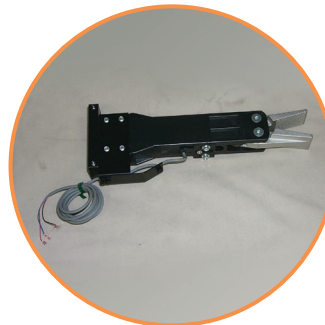

### BE950 SW Beam Robot

Part Number	Description
123D900103	Vertical Arm Cylinder Assembly
127D900300	Main Arm Lock Cylinder

123D900103

127D900300

## Automation Grippers

### Picker

Part Number	For Models
GRB-00070	All EX Series Pickers / FX 250-450
D9191	All MX / MXT / MXR Pickers
RCH-16	FX 60 and 150 Pickers (Plastic Body)
RCH-15N-1	FX 60 and 150 Pickers (Aluminum Body)