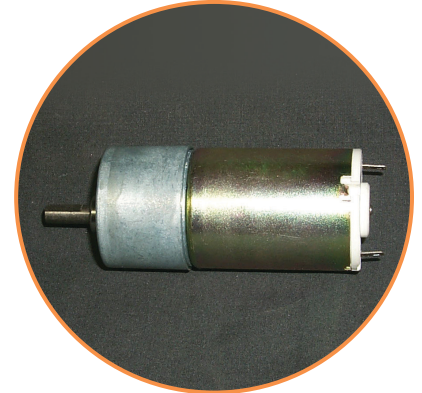

Automation Motors

FX Series

Part Number	Description
DB036GA	Remote Strip Adjustment Motor

DB036GA

MXR Series

Part Number	Description
HN-GH2421Y	Remote Strip Adjustment Motor

HN-GH2421Y

BE-950 Series

Part Number	Description
HAM590-84S-Y	Traverse Motor (motor only)

HAM590-84S-Y