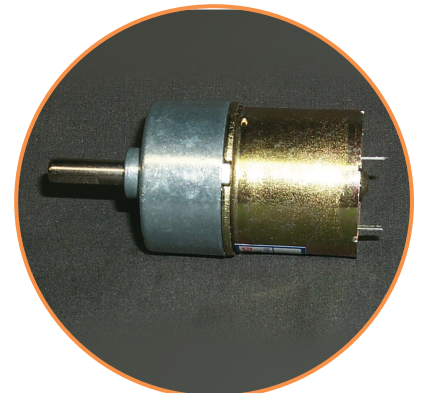

Automation Motors

FX Series

Part Number	Description
DB036GA	Remote Strip Adjustment Motor

DB036GA

MXR Series

Part Number	Description
HN-GH2421Y	Remote Strip Adjustment Motor

HN-GH2421Y

BE-950 Series

Part Number	Description
HAM590-84S-Y	Traverse Motor (motor only)

HAM590-84S-Y