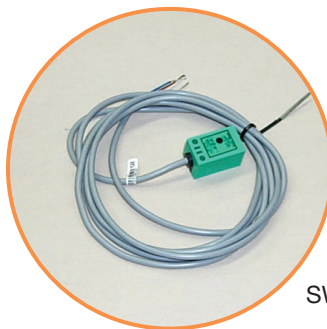

## Automation Solenoids

EX, FX, MX, MXR and BE-950 Series Robots

Part Number	Description
VAL-00299	Solenoid Valve
VAL-00313	Solenoid Valve
VAL-00314	Solenoid Valve, Double Solenoid

VAL-00299

VAL-00313

VAL-00314

## Automation Switches

EX Series

Part Number	Description
SWT-00260	Switch, Swing Cylinder (LS1 & LS2)
SWT-00518	Switch, Home Position (LS3)
SWT-00264	Switch, Gripper (LS4)

SWT-00260

SWT-00518

SWT-00264