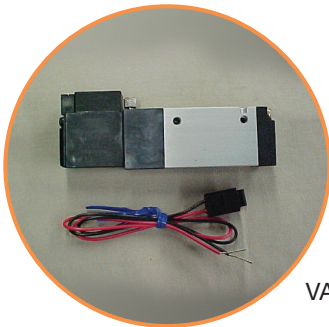

## Automation Solenoids

EX, FX, MX, MXR and BE-950 Series Robots

Part Number	Description
VAL-00299	Solenoid Valve
VAL-00313	Solenoid Valve
VAL-00314	Solenoid Valve, Double Solenoid

VAL-00299

VAL-00313

VAL-00314

## Automation Switches

EX Series

Part Number	Description
SWT-00260	Switch, Swing Cylinder (LS1 & LS2)
SWT-00518	Switch, Home Position (LS3)
SWT-00264	Switch, Gripper (LS4)

SWT-00260

SWT-00518

SWT-00264