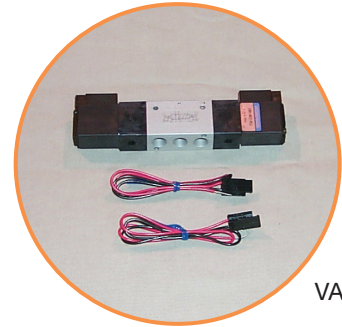

## Automation Solenoids

EX, FX, MX, MXR and BE-950 Series Robots

Part Number	Description
VAL-00299	Solenoid Valve
VAL-00313	Solenoid Valve
VAL-00314	Solenoid Valve, Double Solenoid

VAL-00299

VAL-00313

VAL-00314

## Automation Switches

EX Series

Part Number	Description
SWT-00260	Switch, Swing Cylinder (LS1 & LS2)
SWT-00518	Switch, Home Position (LS3)
SWT-00264	Switch, Gripper (LS4)

SWT-00260

SWT-00518

SWT-00264