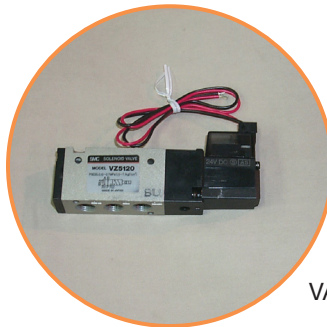

## Automation Solenoids

EX, FX, MX, MXR and BE-950 Series Robots

Part Number	Description
VAL-00299	Solenoid Valve
VAL-00313	Solenoid Valve
VAL-00314	Solenoid Valve, Double Solenoid

VAL-00299

VAL-00313

VAL-00314

## Automation Switches

EX Series

Part Number	Description
SWT-00260	Switch, Swing Cylinder (LS1 & LS2)
SWT-00518	Switch, Home Position (LS3)
SWT-00264	Switch, Gripper (LS4)

SWT-00260

SWT-00518

SWT-00264