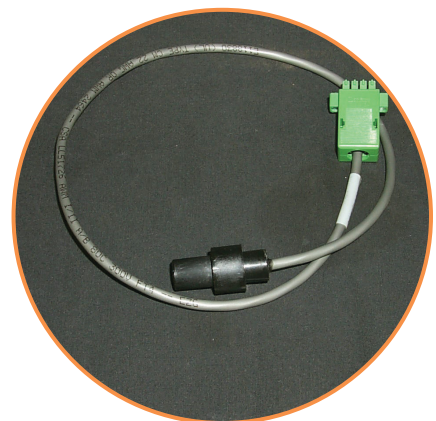

10755008xx