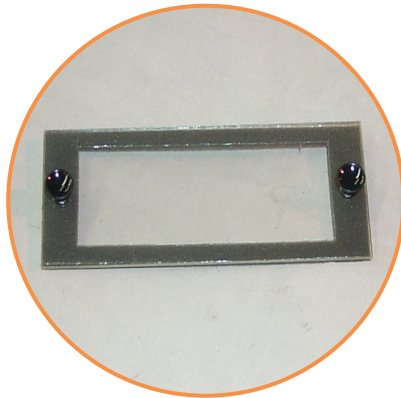

Sight Glass Assembly

300 and 600 Autocolor

Part Number	Width	Length
109548	2-3/16"	7"

Note: Includes poly-foam adhesive backing and two Nylatch assemblies.

Sight Glass Assembly - 300 and 600 Autocolor

Sight Glass Assembly

Feeder

Part Number	Width	Length
104384	3"	1/4"

Note: 3 mounting holes - evenly spaced on a 2-1/2" diameter bolt circle.