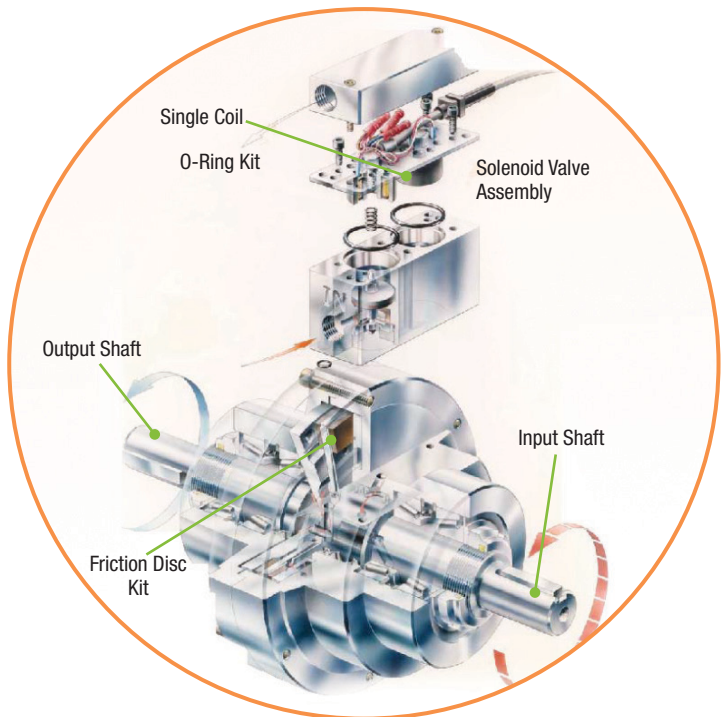

## Clutch Brake

Part Number	Description
3550-30008	Clutch/Brake
84647	Single Coil
3552-30008	Solenoid Valve Assembly
3552-30004	O-Ring Kit
3550-30008-01	Input Shaft
3550-30008-02	Output Shaft
3552-30000	Friction Disc Kit

Clutch Brake

## High Speed Switch and Timing Boards

Part Number	Description
1620-00171	Hi-speed Switch (ODC/ERC)
1620-30032	Hi-speed Switch (Older ERC's)
1620-00074	For Electric/Magnetic Clutch
1620-00082	For Vacuum/ Pneumatic Clutch
1620-00236	(SRB-3102) Hi-speed Switch