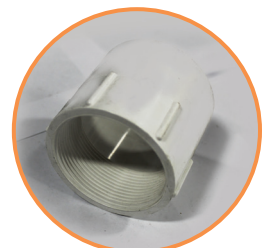

Tank Fittings (continued)

Part Number	Description
5218K35	Barbed Hose Fittings, Male Pipe Adapter: 1/2" NPT
5218K36	Male Pipe Adapter, 3/4" NPT 3/4" Diameter
5218K38	Male Pipe Adapter, 1-1/4" NPT 1-1/4" Diameter
5218K39	Barbed Hose Fittings, Male Pipe Adapter 1-1/2" NPT
0780PVFA	3/4" PVC 80 Female Adapter
07580PVMA	3/4" PVC 80 Male Adapter
10080PVFA	1" PVC 80 Female Adapter
10080PVMA	1" PVC 80 Male Adapter
19904007	Male Adapter
19904009	Female Adapter
D101030	3" PVC-DWV H x FPT Adapter
D101015	1-1/2" PVC-DWV H x FPT Adapter 4803
D103020	2" PVC-DWV SP x MPT Trap Adapter
D103212	1 1/2" x 1 1/4" PVC-DWV SP x MPT Trap Adapter
D109015	1-1/2" PVC-DWV H x MPT Adapter 404
D105020	2" PVC-DWV SP x FPT FTG Cleanout Adapter
D109030	3" PVC-DWV H x MPT Adapter 4804
D109040	4" PVC-DWV H x PT Adapter 4804
D300015	1-1/2" PVC-DWV H x H 1/4 Bend
D300020	2" PVC-DWV H x H 1/4 Bend
D302020	2" PVC-DWV S x SP 1/4" Bend 4807-2
D321015	1-1/2" PVC-DXV H x H 1/8 Bend 4806
D302015	1-1/2" PVC-DWV H x S 1/4 Bend 480

19904009