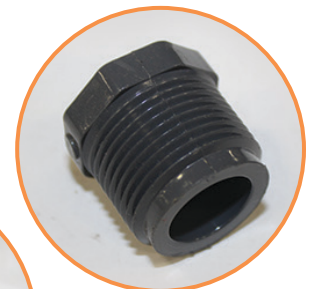

Tank Fittings (Continued)

Part Number	Description
37SPE410020	Spears 2 SKT x Male Threaded 90
37SPE412015	Spears 1-1/2 SKT x Male Threaded 90
050CL80PVN	1/2" x Close PVC 80 Nipple
075CL80PVN	3/4" x Close PVC 80 Nipple
100CL80PVN	1" x Close PVC 80 Nipple
125CL80PVN	1-1/4" Close PVC 80 Nipple
150CL80PVN	1-1/2" x Close PVC 80 Nipple
200CL80PVN	2" x Close PVC 80 Nipple
250CL80PVN	2-1/2" x Close PVC 80 Nipple
300CL80PVN	3" x Close PVC 80 Nipple
07580PVTP	13/4" PVC 80 Threaded Plug
10080PVTP	1" PVC 80 Threaded Plug
12580PVTP	1-1/4" PVC 80 Threaded Plug
15080PVTP	1-1/2" PVC Threaded Plug
20080PVTP	2" PVC 80 Threaded Plug
25080PVTP	2-1/2" PVC 80 Threaded Plug
30080PVTP	3" PVC 80 Threaded Plug
12510080PVTB	1-1/4" x 1" PVC 80 TXT Bushing
15007580PVTB	1-1/2" x 3/4" PVC 80 TXT Bushing
15010080PVTB	1-1/2" x 1" PVC 80 TXT Bushing
15012580PVTB	1-1/2" x 1-1/4" PVC 80 TXT Bushing
20015080PVTB	2" x 1-1/2" PVC 80 TXT Bushing
25020080PVTB	2 1/2" x 2" PVC 80 TXT Bushing
30020040PVSTB	3" x 2" PVC SXT Bushing
30020080PVTB	3" x 2" PVC 80 TXT Bushing

07580PVTP