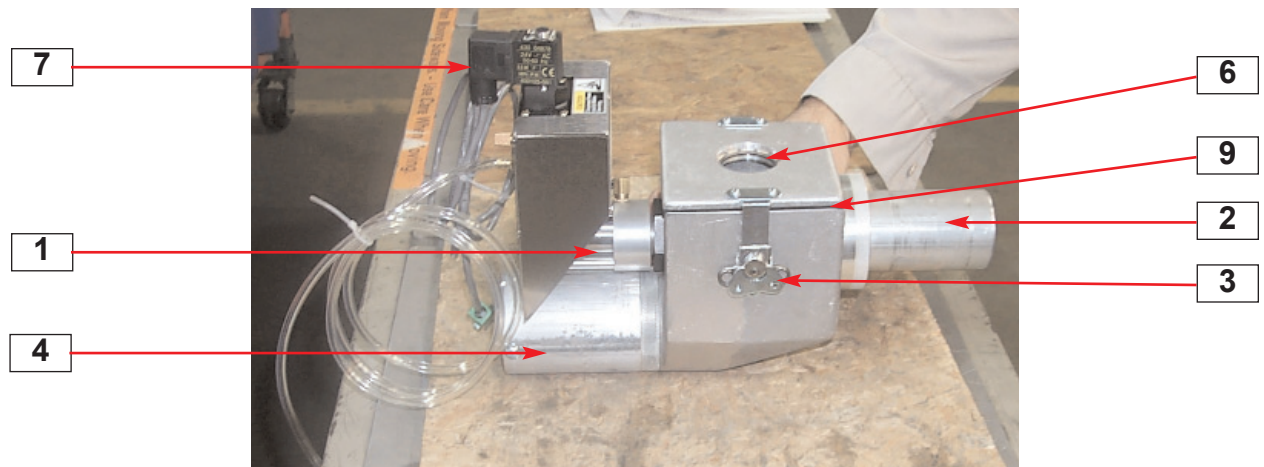

# Common Line Valve

**Common Line Valve**

- 1. Air Cylinder
- 2. Inlet Tube
- 3. Latch
- 4. Outlet Tube
- 5. Rubber Ring
- 6. Sight Glass
- 7. Solenoid
- 8. Valve Stopper
- 9. Cover Gasket