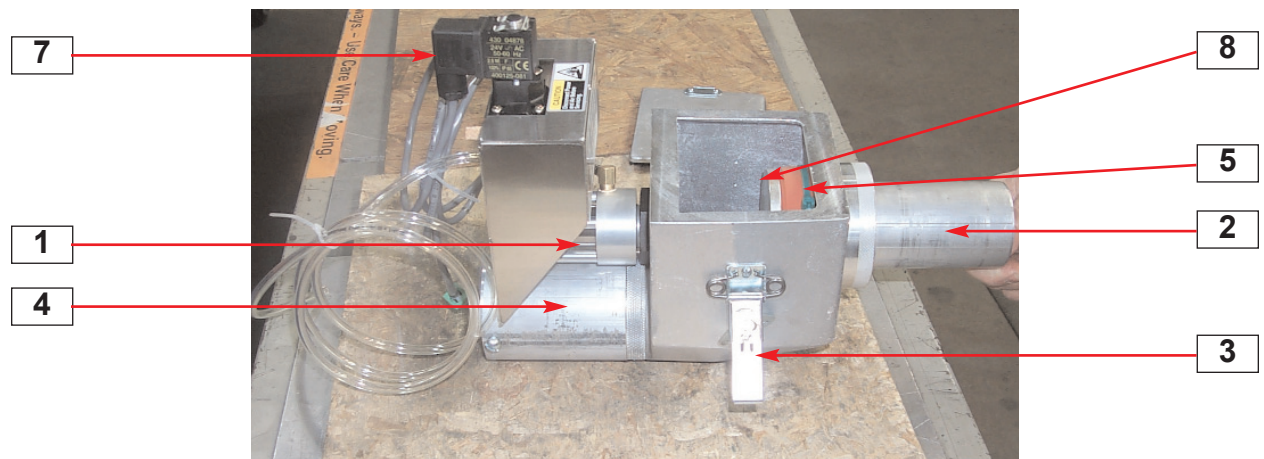

Parts Identification Guide  
PIC007/0205

# Common Line Valve

**Common Line Valve**

- 1. Air Cylinder
- 2. Inlet Tube
- 3. Latch
- 4. Outlet Tube
- 5. Rubber Ring
- 6. Sight Glass
- 7. Solenoid
- 8. Valve Stopper
- 9. Cover Gasket