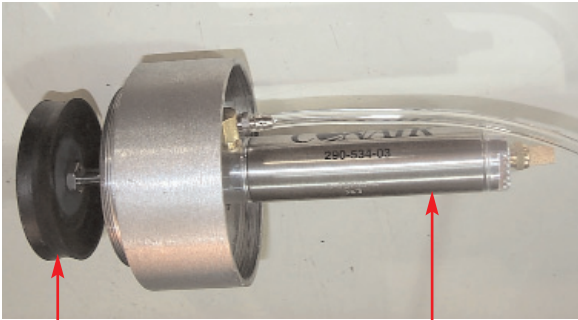

Parts Identification Guide
PIC003/0205

Duraload

Duraload

- 2. Compressed Air Line Filter
- 3. Filter
- 5. Inlet Tube
- 6. Latch
- 8. Reed Switch
- 10. Sequencing Valve Assembly
- 11. Universal Terminal Box

7

1

9

4

Duraload

- 1. Air Cylinder
- 4. Flapper
- 7. Piston Cup
- 9. Rubber Ring