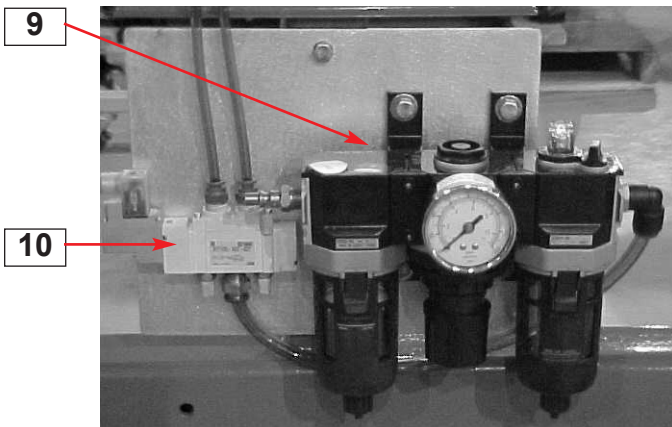

Parts Identification Guide
PIE005/0405

DT 12-8

DT 12-8

- 1. Timer
- 2. On / Off Switch
- 3. Clevis
- 4. Air Cylinder
- 5. Air Fitting
- 6. Flow Control Valve
- 7. Relay
- 8. Breakers
- 9. Air / Filter / Lube
- 10. Solenoid