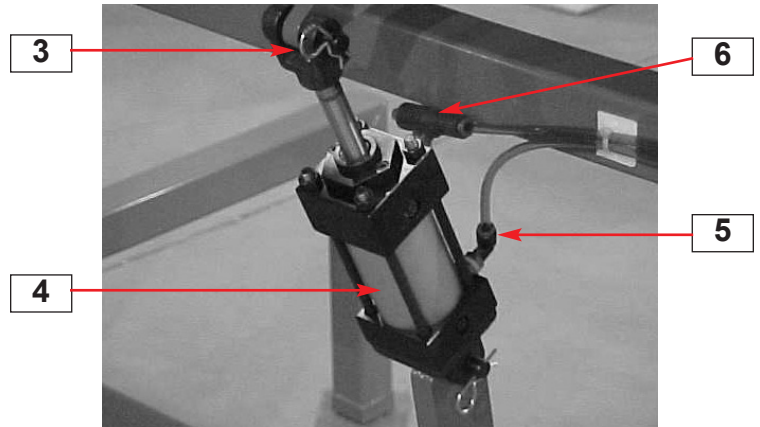

Parts Identification Guide
PIE005/0405

DT 12-8

DT 12-8

- 1. Timer
- 2. On / Off Switch
- 3. Clevis
- 4. Air Cylinder
- 5. Air Fitting
- 6. Flow Control Valve
- 7. Relay
- 8. Breakers
- 9. Air / Filter / Lube
- 10. Solenoid