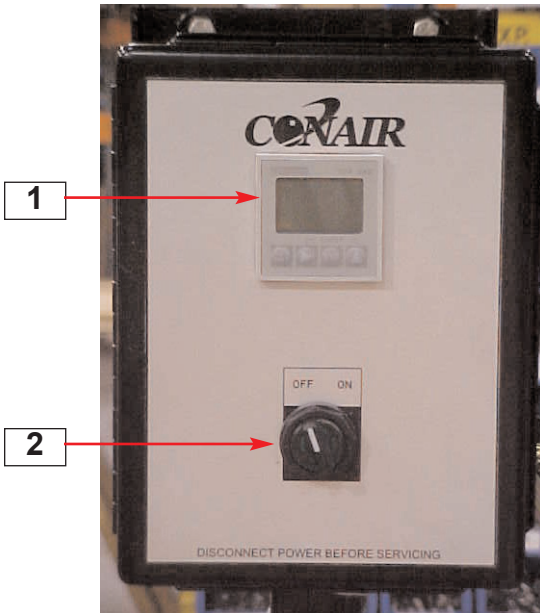

Parts Identification Guide
PIE005/0405

DT 12-8

DT 12-8

- 1. Timer
- 2. On / Off Switch
- 3. Clevis
- 4. Air Cylinder
- 5. Air Fitting
- 6. Flow Control Valve
- 7. Relay
- 8. Breakers
- 9. Air / Filter / Lube
- 10. Solenoid