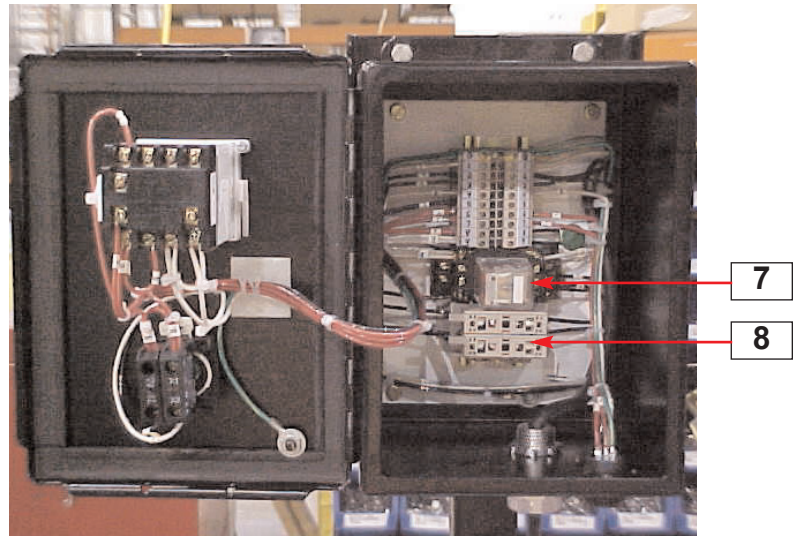

Parts Identification Guide
PIE005/0405

DT 12-8

DT 12-8

- 1. Timer
- 2. On / Off Switch
- 3. Clevis
- 4. Air Cylinder
- 5. Air Fitting
- 6. Flow Control Valve
- 7. Relay
- 8. Breakers
- 9. Air / Filter / Lube
- 10. Solenoid