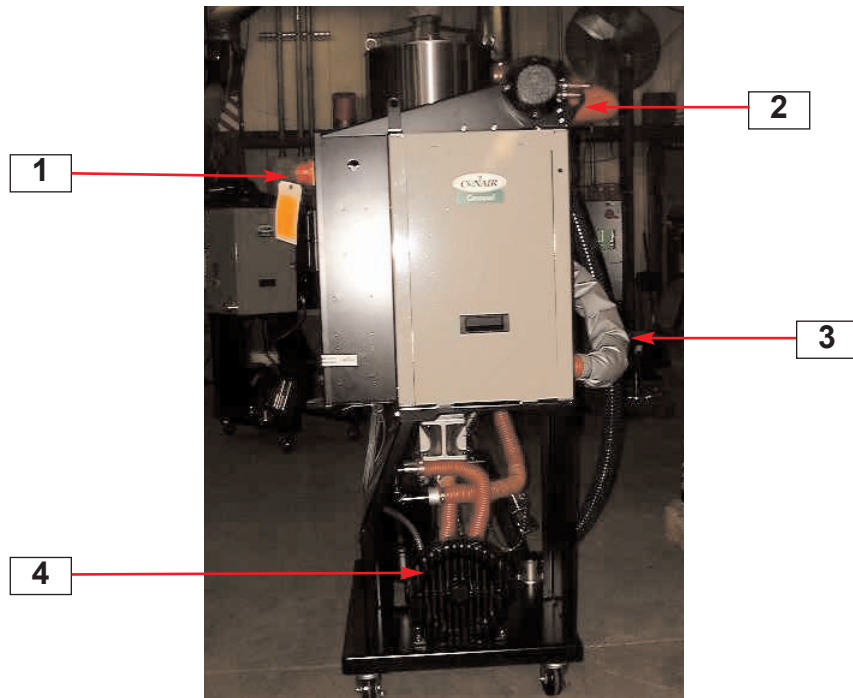

Parts Identification Guide
PID011/0405

D Series Dryers

MDC Models 15-100

D Series Dryers - MDC models

1. Disconnect Switch
2. Aftercooler Assembly
3. Process Heater Hose 2-1/2 inch
4. Conveying Blower
5. Hopper Drainport Assembly
6. Conveying Filter Assembly
7. DC-1 Control