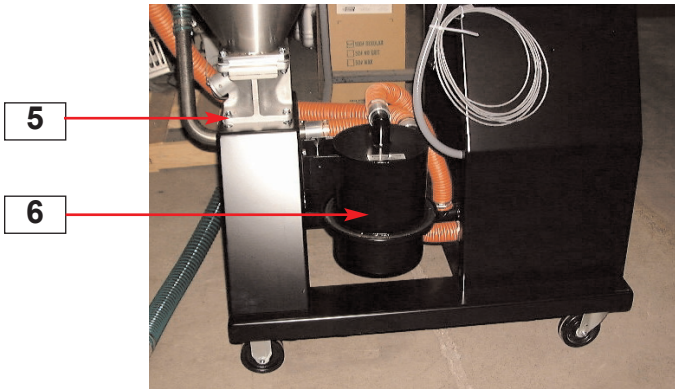

Parts Identification Guide
PID011/0405

D Series Dryers

MDC Models 15-100

D Series Dryers - MDC models

1. Disconnect Switch
2. Aftercooler Assembly
3. Process Heater Hose 2-1/2 inch
4. Conveying Blower
5. Hopper Drainport Assembly
6. Conveying Filter Assembly
7. DC-1 Control