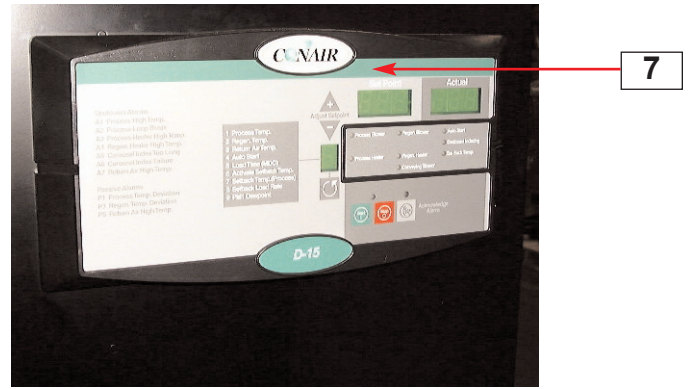

Parts Identification Guide
PID011/0405

D Series Dryers

MDC Models 15-100

D Series Dryers - MDC models

1. Disconnect Switch
2. Aftercooler Assembly
3. Process Heater Hose 2-1/2 inch
4. Conveying Blower
5. Hopper Drainport Assembly
6. Conveying Filter Assembly
7. DC-1 Control