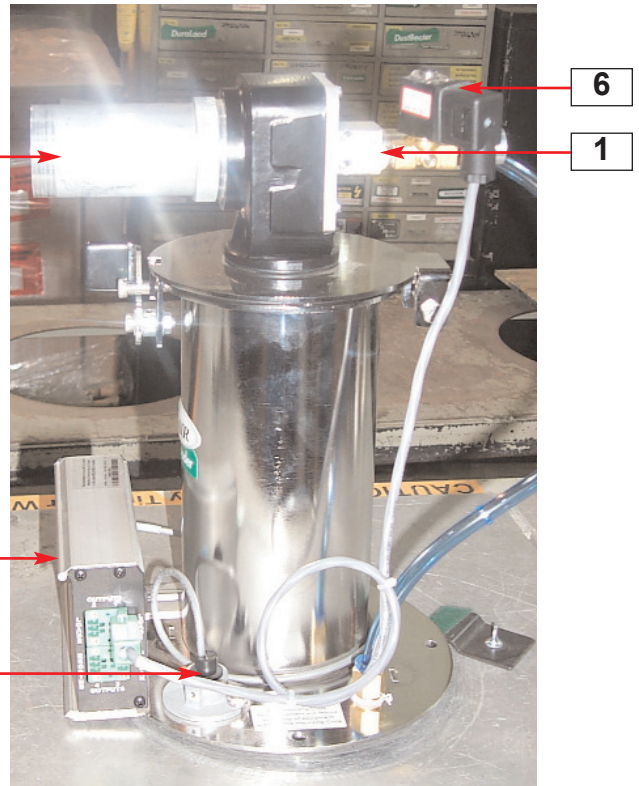

Parts Identification Guide

PIC005/0205

TLR Tube Loader

TLR

- 1. Air Cylinder
- 2. Filter
- 3. Flapper
- 4. Inlet
- 5. Sensor
- 6. Solenoid
- 7. Universal Terminal Box (UTB)