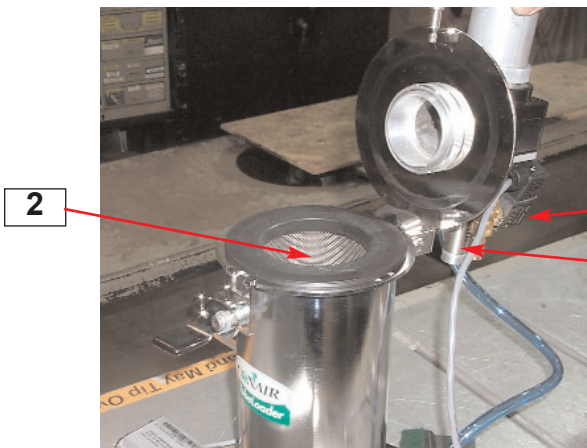

Parts Identification Guide

PIC005/0205

TLR Tube Loader

TLR

- 1. Air Cylinder
- 2. Filter
- 3. Flapper
- 4. Inlet
- 5. Sensor
- 6. Solenoid
- 7. Universal Terminal Box (UTB)