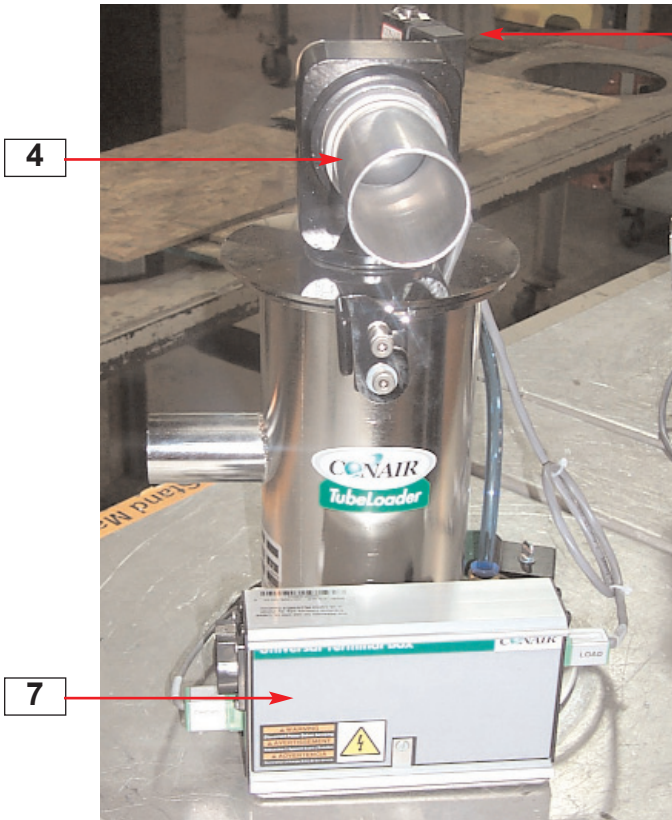

Parts Identification Guide

PIC005/0205

TLR Tube Loader

TLR

- 1. Air Cylinder
- 2. Filter
- 3. Flapper
- 4. Inlet
- 5. Sensor
- 6. Solenoid
- 7. Universal Terminal Box (UTB)